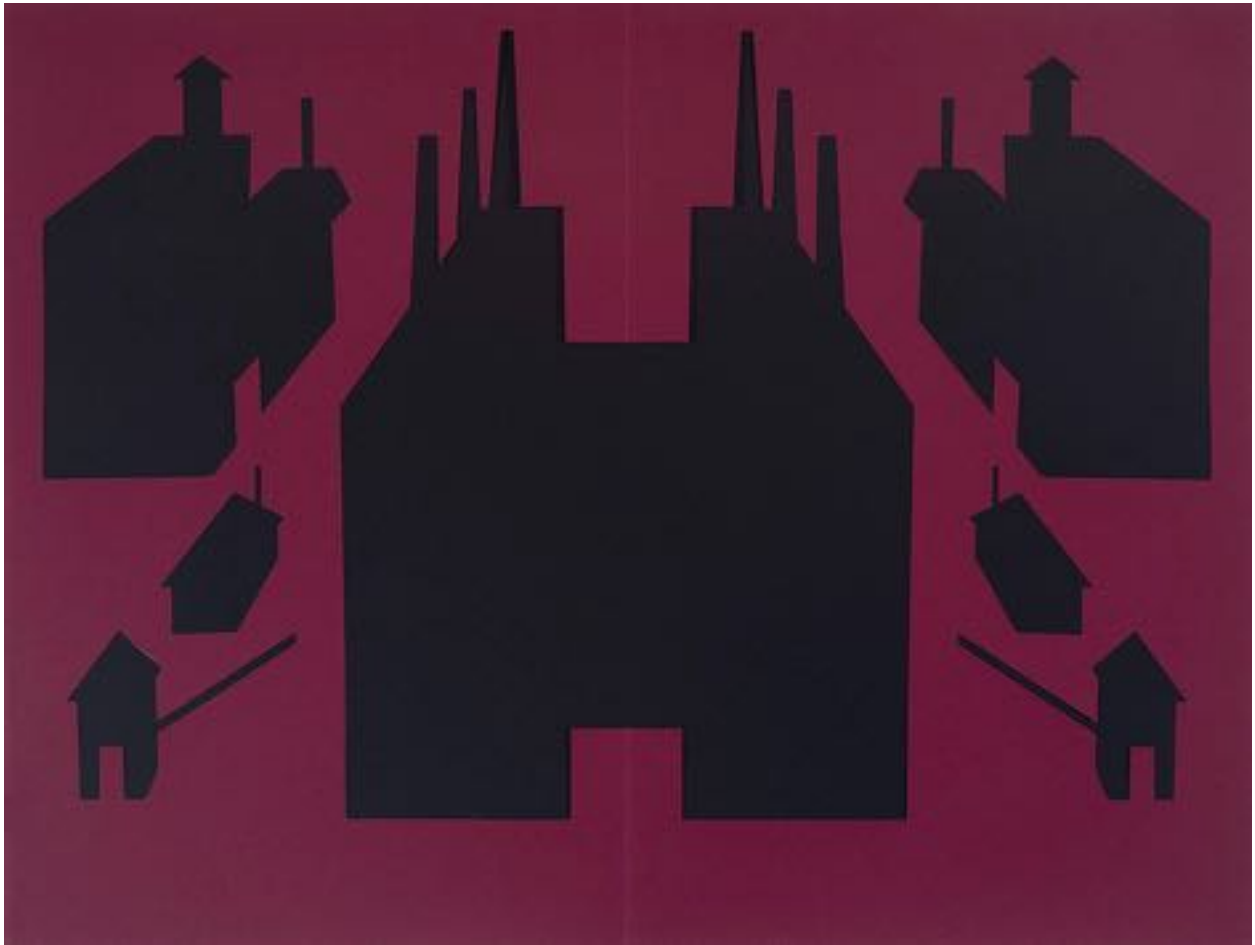

Monarch Street, Seth, 2017, Paper folded and cut, 20.5"H x 26.5"W, \$1200.

Extra Street, Seth, 2017, Paper folded and cut, 20.5"H x 26.5"W, \$1200.

Barracks, Seth, 2017, Ink and paper, 11"H x 14"W, \$900.