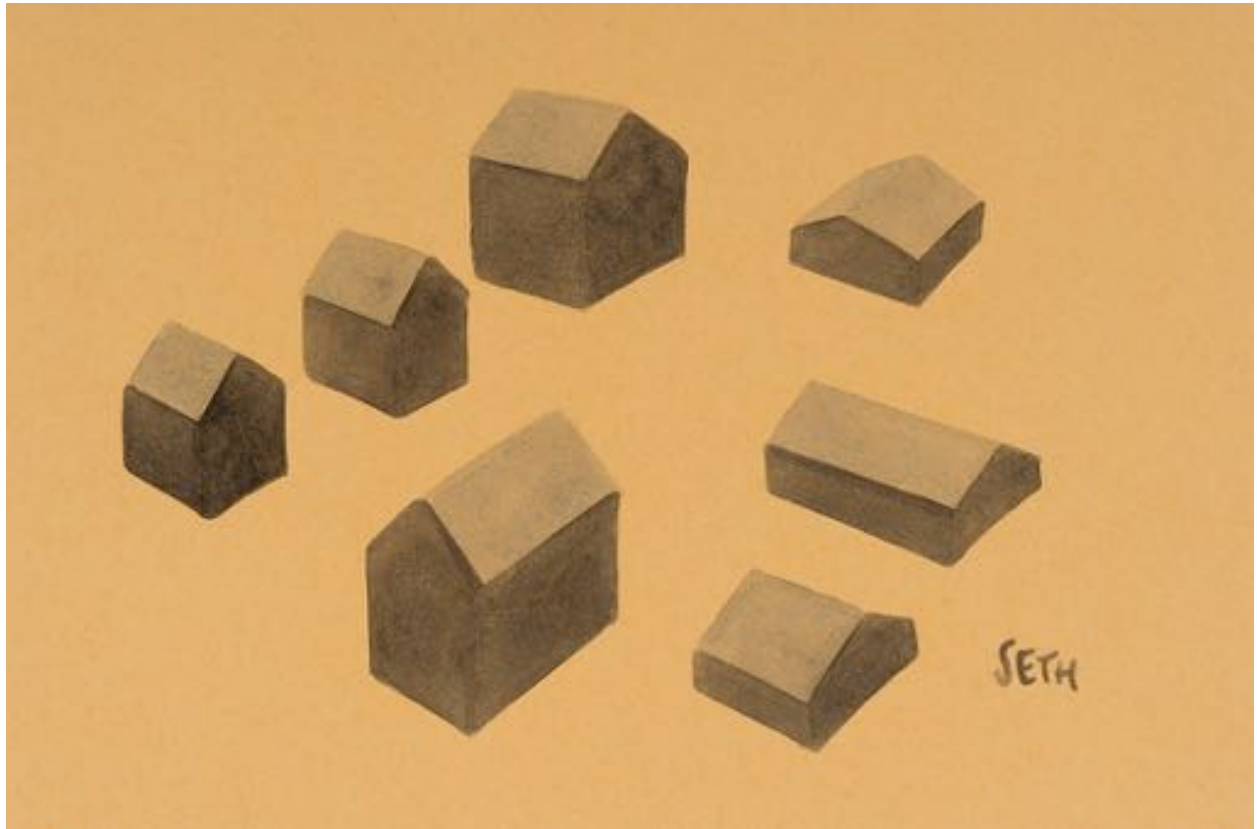

Hamlet, Seth, 2017, Ink and paper, 11"H x 14"W, $900.