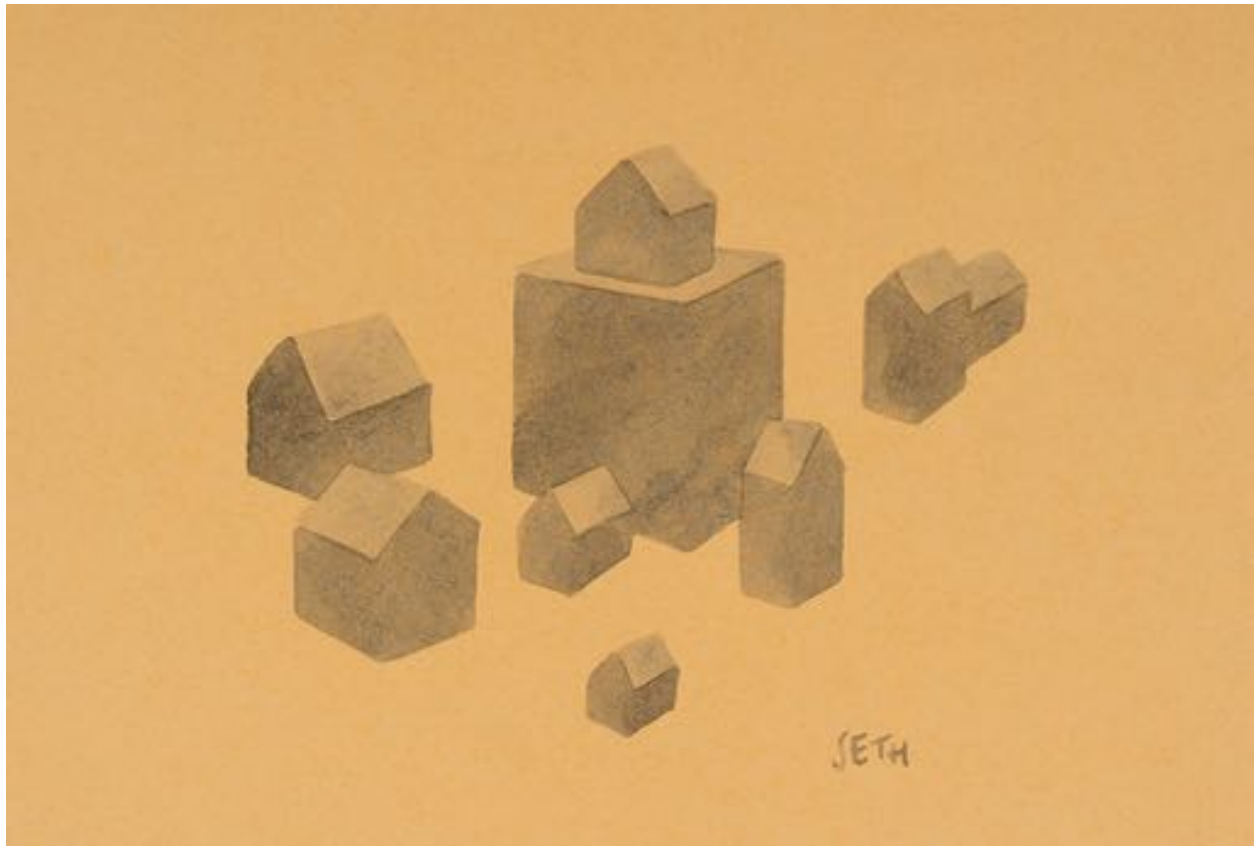

Compound, Seth, 2017, Ink and paper, 11"H x 14"W, $900.