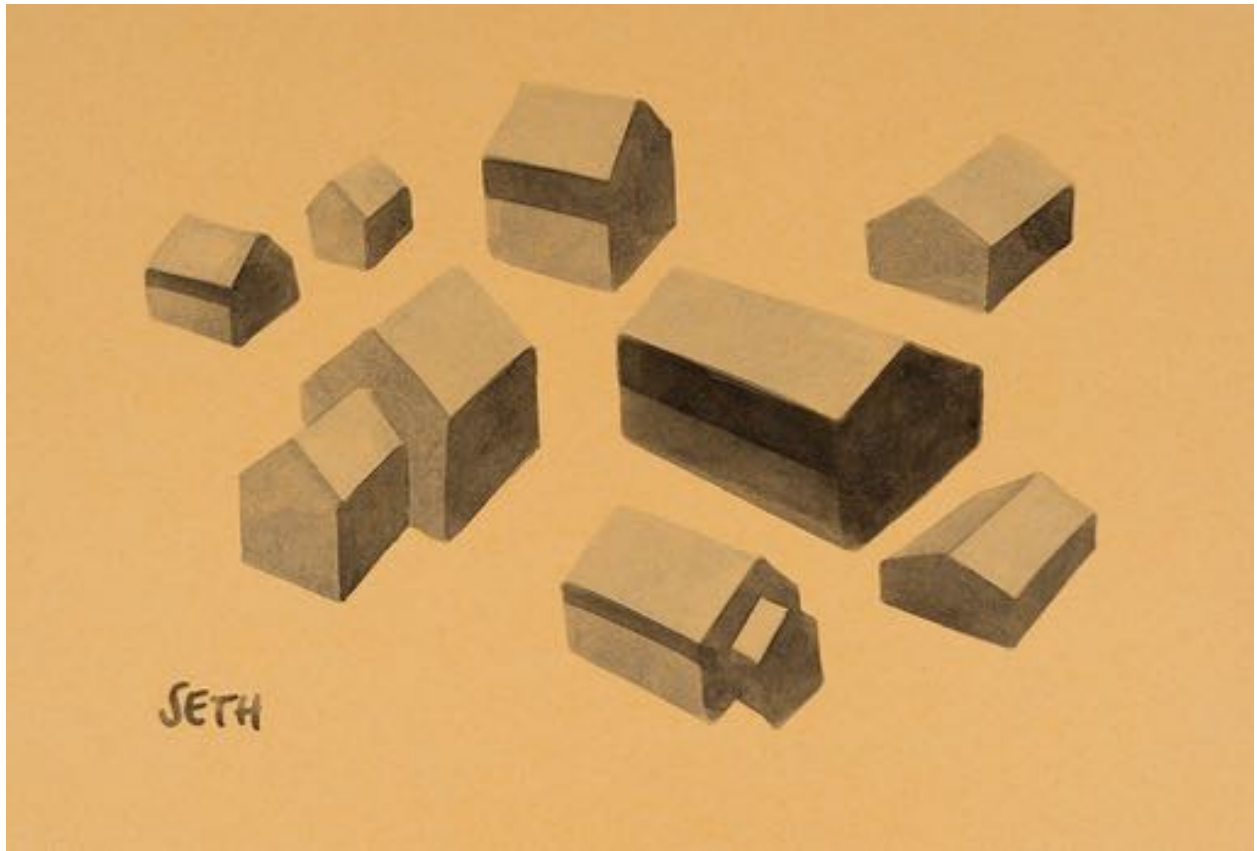

Monarch Street, Seth, 2017, Paper folded and cut, 20.5"H x 26.5"W, \$1200.

Extra Street, Seth, 2017, Paper folded and cut, 20.5"H x 26.5"W, \$1200.

Barracks, Seth, 2017, Ink and paper, 11"H x 14"W, \$900.