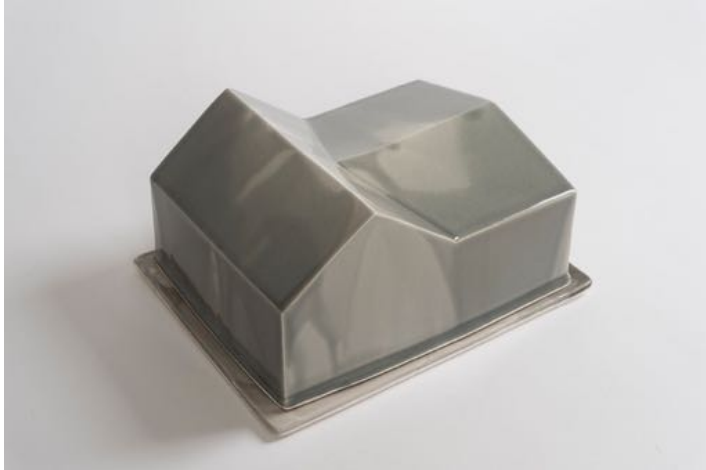

Whistle stop, Seth, 2017, Ink and paper, 11"H x 14"W, $900.

Private Suite, Seth, 2017, Limited edition, Ceramic furniture and house-box, 9"H x 11"W x 6"D, $3600.

(Four colour sets available: Grey/Grey, Grey/Mottled, Grey/Black, Mottled/Mottled. Contact to request option.)