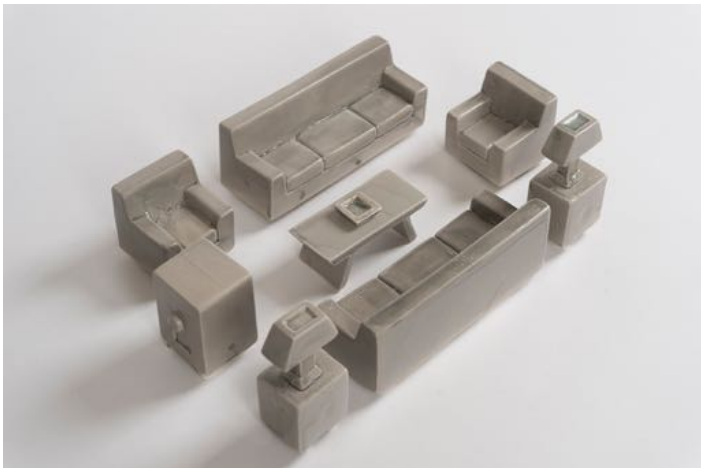

Private Suite, Seth, 2017, Limited edition, Ceramic furniture and house-box, 9"H x 11"W x 6"D, $3600.

(Four colour sets available: Grey/Grey, Grey/Mottled, Grey/Black, Mottled/Mottled. Contact to request option.)