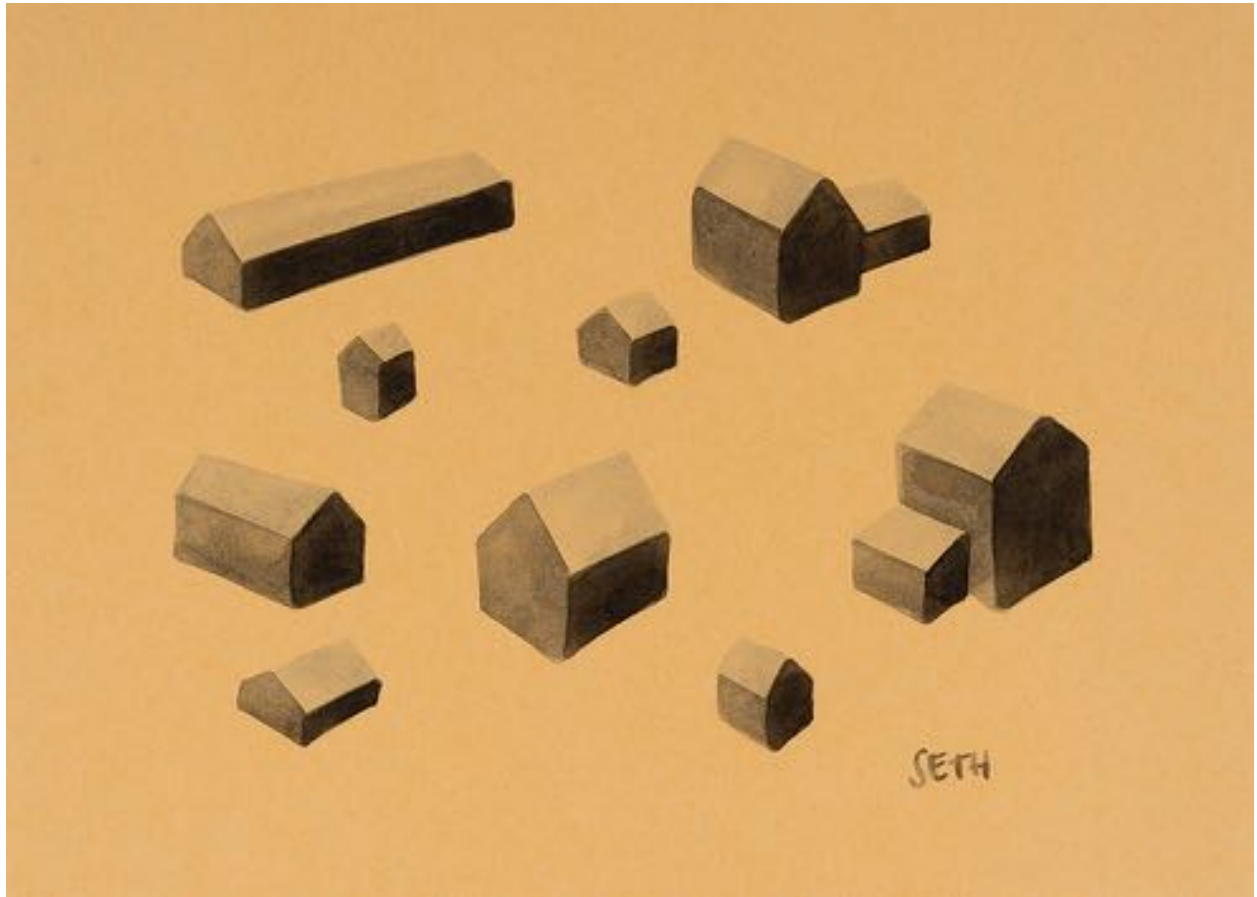

Depot, Seth, 2017, Ink and paper, 11"H x 14"W, $900.