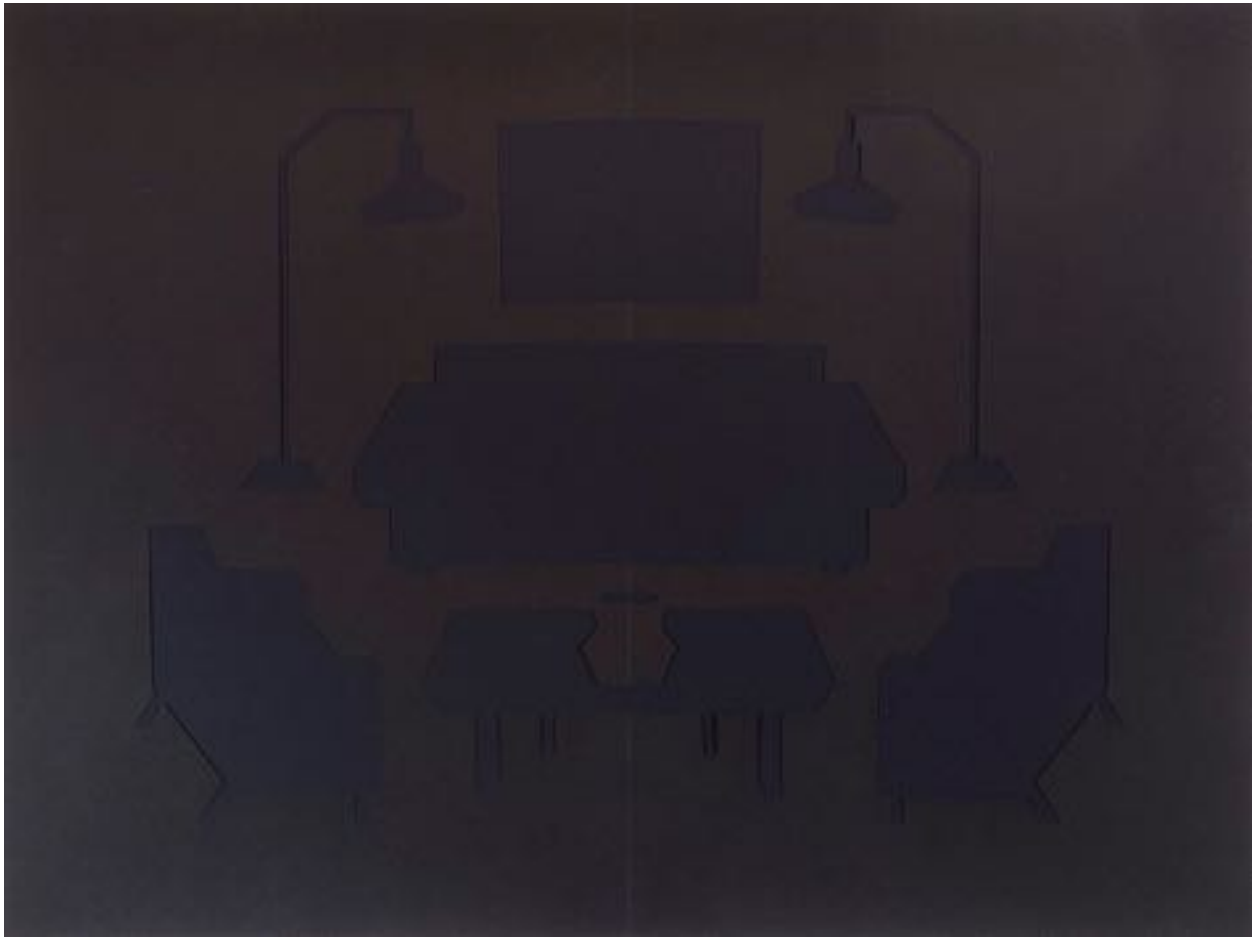

Night Room no.2, Seth, 2017, Paper folded and cut, 20.5"H x 26.5"W, $1200.