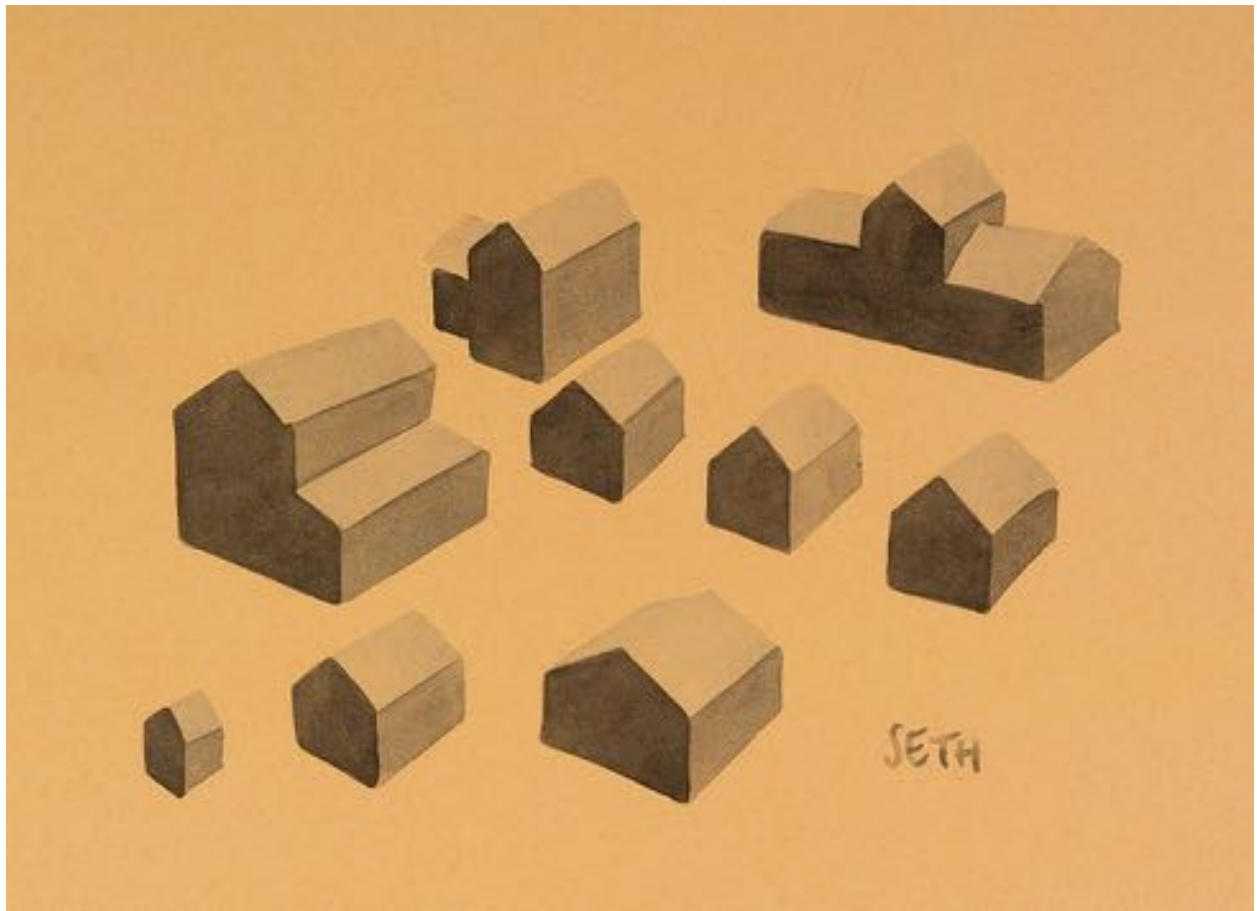

Monarch Street, Seth, 2017, Paper folded and cut, 20.5"H x 26.5"W, \$1200.

Extra Street, Seth, 2017, Paper folded and cut, 20.5"H x 26.5"W, \$1200.

Barracks, Seth, 2017, Ink and paper, 11"H x 14"W, \$900.