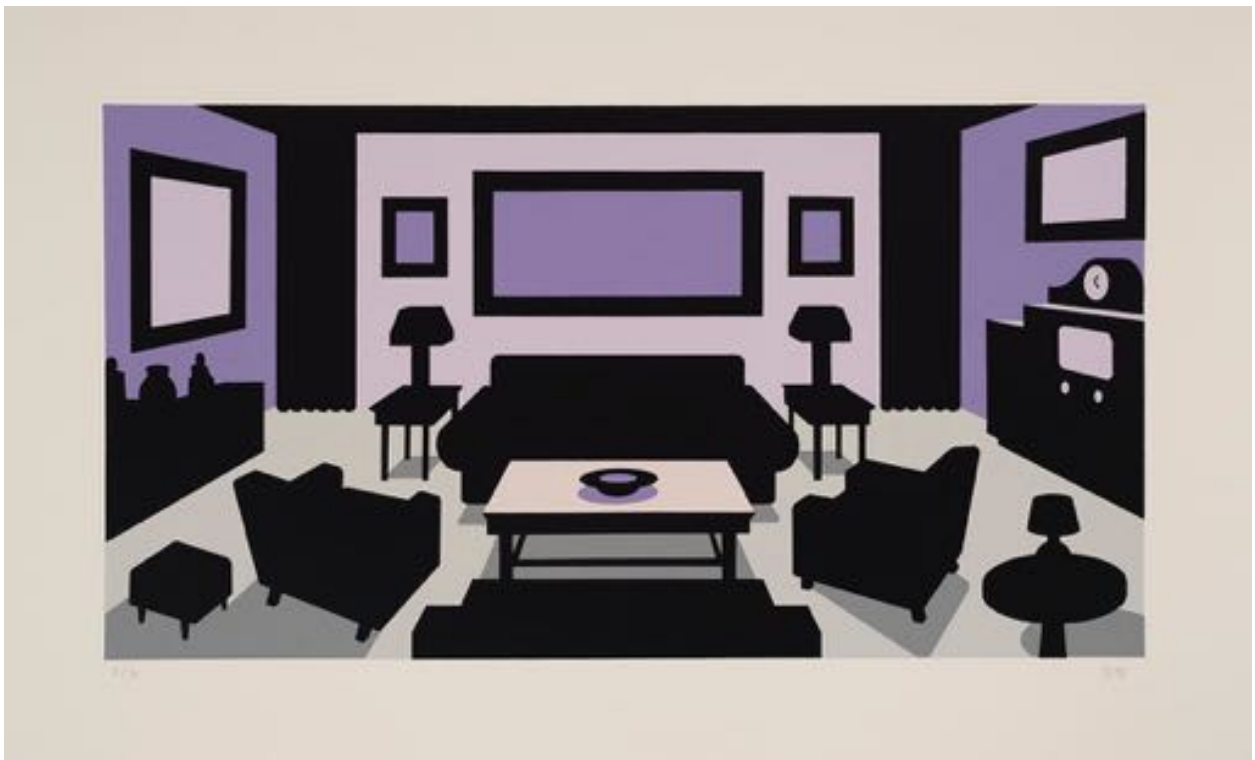

SETH

the rooms

november 30 to december 23, 2017

Inner Room no.1, Seth, 2017, Edition of 12, Silkscreen print (printed by Gillian Wilson), 17”H x 26.5”W, \$1600.

Inner Room no.2, Seth, 2017, Edition of 12, Silkscreen print (printed by Gillian Wilson), 17"H x 26.5"W, \$1600.

Inner Room no.3, Seth, 2017, Edition of 12, Silkscreen print (printed by Gillian Wilson), 17"H x 26.5"W, \$1600.

Barns at Night, Seth, 2017, Edition of 12, Silkscreen print (printed by Gillian Wilson), 17"H x 28.5"W, \$1600.