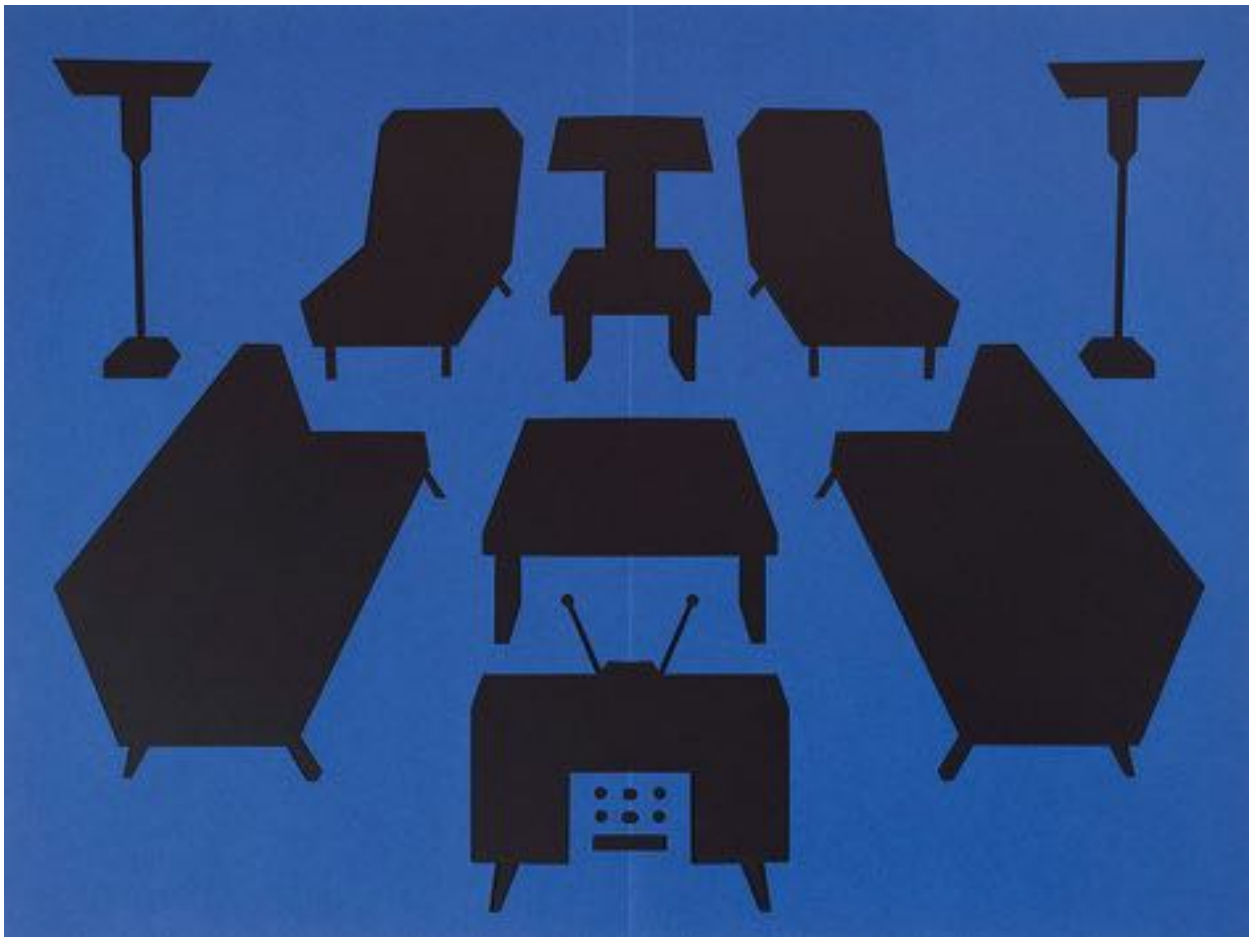

Imperial Street, Seth, 2017, Felt and thread, Crafted by Robin Baird Lewis, 3'H x 7'W, $4200.