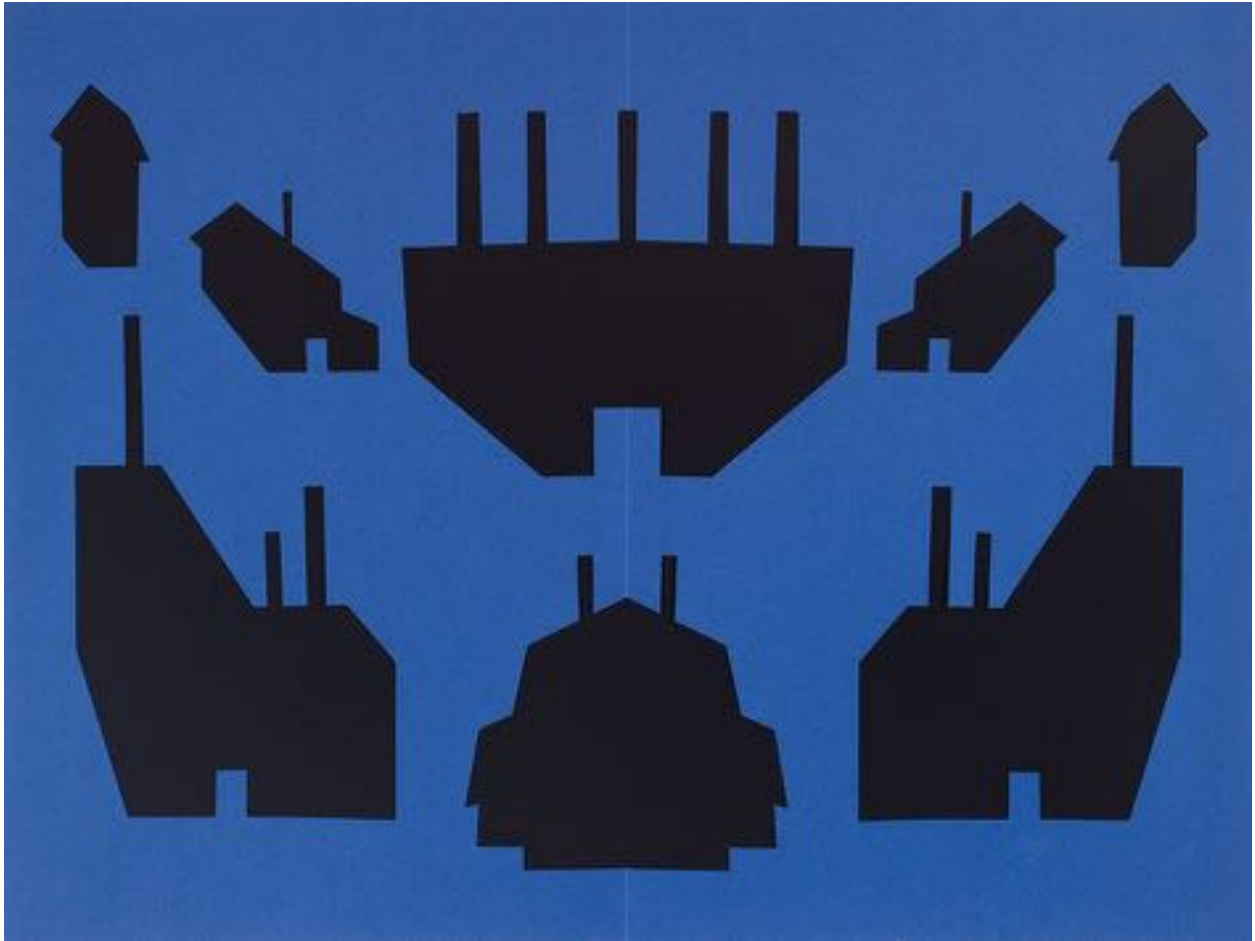

Night Room no.3, Seth, 2017, Paper folded and cut, 20.5”H x 26.5”W, $1200.